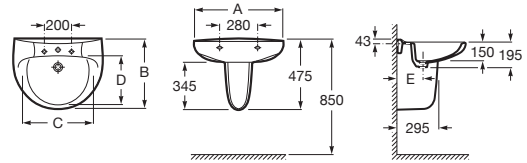

LAURA

Wall-hung vitreous china basin

DIMENSIONS

Length 560 mm.

Width 460 mm.

Height 195 mm.

COLOURS AND FINISHES

00 White

TECHNICAL DRAWINGS

FEATURES

Bowl position: Central

Installation type: Wall-hung

Material: Vitreous china

Shape: Round

Taphole configuration: 1 taphole in the middle

Waste: Not included

A	B	C	D	E
650	510	520	335	205
560	460	450	295	205
520	410	415	255	190

COMPATIBLE WITH

1 1/4" outlet connector. 300 tube

506403810

Vitreous china semipedestal for basin

336312..5

1 1/4" outlet connector for basin. 300 Pipe

506403110

1 1/4" waste for basin / bidet with overflow and automatic plug

505400000

1 1/4" outlet connector for basin. 250 Pipe

506401614

Laura

A traditional response to classic atmospheres. Elegant and functional curves in an extensive collection of pieces that combine simplicity and versatility, offering the convenience of well-tried solutions.