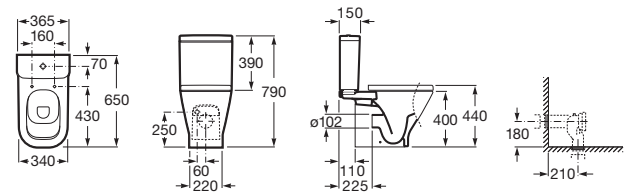

THE GAP

Vitreous china close-coupled WC with horizontal outlet

DIMENSIONS

Length 365 mm.

Width 650 mm.

Height 790 mm.

COLOURS AND FINISHES

TECHNICAL DRAWINGS

FEATURES

Flushing system: Washdown

Installation type: Floor-standing

Outlet type: Horizontal

Shape: Square

COMPATIBLE WITH

Dual flush 4,5/3L WC cistern
complete with bottom inlet

34147D..F