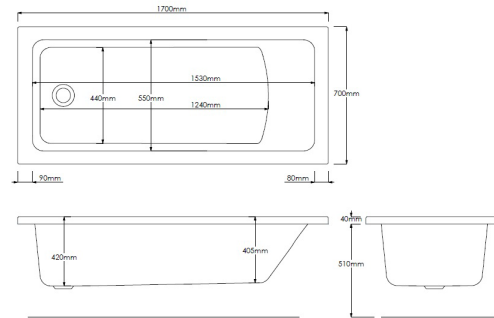

**THE GAP****Rectangular acrylic bath****DIMENSIONS**

Length 1700 mm.

Width 700 mm.

Height 540 mm.

**COLOURS AND FINISHES**

00 White

**TECHNICAL DRAWINGS****FEATURES**

Capacity (people): 1

Drain: Not included

Installation legs: With legs

Installation type: Drop-in, With front panel

Material: Acrylic

Shape: Rectangular

Water capacity to overflow (l): 156

COMPATIBLE WITH

Superstrength front panel  
for acrylic bath