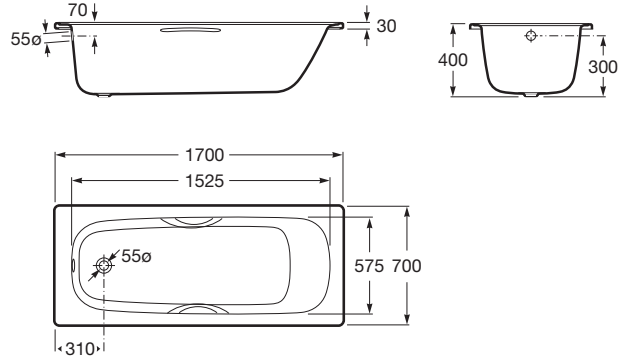

CARLA

Rectangular steel bath with anti-slip base

DIMENSIONS

Length 1700 mm.

Width 700 mm.

Height 400 mm.

COLOURS AND FINISHES

00 White

TECHNICAL DRAWINGS

FEATURES

Anti-slip type: Added

Capacity (people): 1

Drain: Not included

Installation legs: Optional legs

Installation type: Drop-in

Shape: Rectangular

Taphole configuration: 2 tapholes (diameter 36mm)

Water capacity to overflow (l): 195