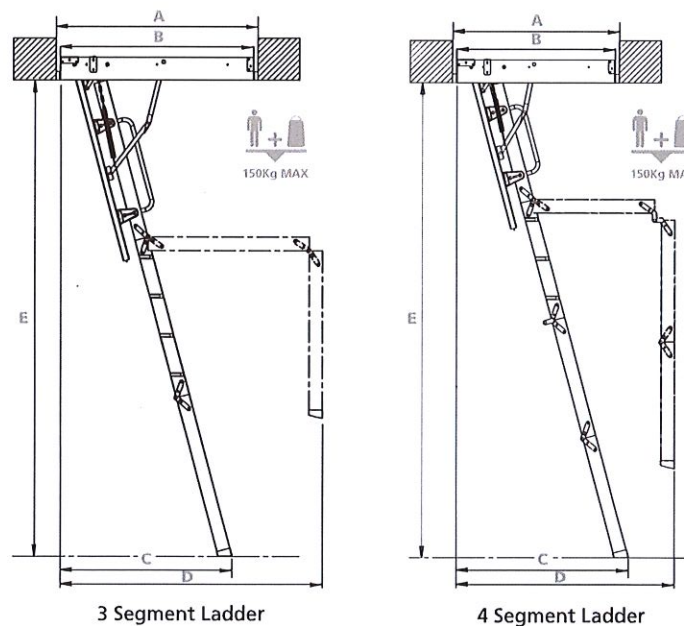

Code	Description	01	02	03	04	05	06	07	08	09
KYL	Loft Ladder	•	•	•	•	•	•	•	•	•
KYL FRES	Fire Resistant Loft Ladder	•	•	•	•	•	•	•	•	•
A	Ceiling Opening Dimension (mm)	550x1000	550x1200	550x1200	600x1000	600x1200	600x1200	700x1000	700x1200	700x1200
B	Frame External Dimension (mm)	530x940	530x1140	530x1140	580x940	580x1140	580x1140	680 x 940	680 x 1140	680 x 1140
	Number of Ladder Sections	4	3	4	4	3	4	4	3	4
C	Dimension (mm)	1025	1025	1145	1025	1025	1145	1025	1025	1145
D	Dimension (mm)	1300	1565	1605	1300	1565	1605	1300	1565	1605
E	Height (mm)	2800	2800	3200	2800	2800	3200	2800	2800	3200

Convenient

All our Loft Ladders come with Flick-Fit installation - pre-installed brackets that allow for installation from below. In addition, they are supplied with a pre-fitted handrail and our unique detachable ladder which allows for a one person installation.

Performance

Our Loft Ladders have a continuous seal around the trapdoor to reduce heat loss. A white, 36mm thick insulated trapdoor helps to achieve a U-Value of 1.1W/m².K as standard*.

* U-Value determined by calculation

All Keylite loft ladders are draught proof and have obtained the highest air tightness classification possible, Class 4. Security is addressed with a recessed locking system.

Fire Resistant Loft Ladder

Our fire resistant Loft Ladder has a 30 minute fire rating, ideal for meeting specific building regulations.

For further details contact the Keylite Sales Team.

Important Note:
Keylite Loft Ladders are not intended to be used as an alternative and/or substitute for traditional stairs in order to access loft converted areas.