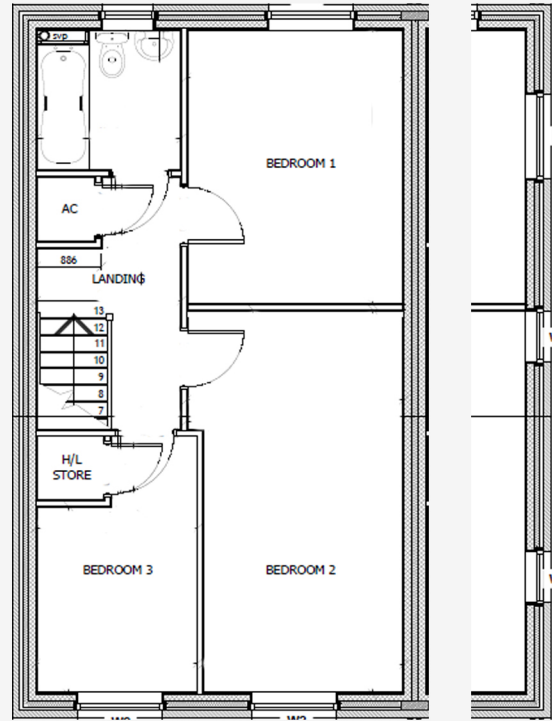

**Foundry Cottages**  
3 Bedroom Home

Living Area: 88.5sqm / 953sqft

window variation

window variation

**GROUND FLOOR**

**Lounge**  
4.98 x 3.32m

**Kitchen/Dining**  
2.83 x 4.3m

**FIRST FLOOR**

**Bedroom 1**  
2.94 x 3.74m

**Bedroom 2**  
2.94\* x 5.20m

**Bedroom 3**  
2.19\* x 3.50m\*

**Bathroom**  
1.97 x 1.94m

Dimensions stated are within 50mm (2") but should not be used as a basis for furnishings, furniture or appliance spaces etc. Please note the handing of plots may vary from the plans shown. Please check individual plot details with our sales team.

\*Dimensions listed are maximum.