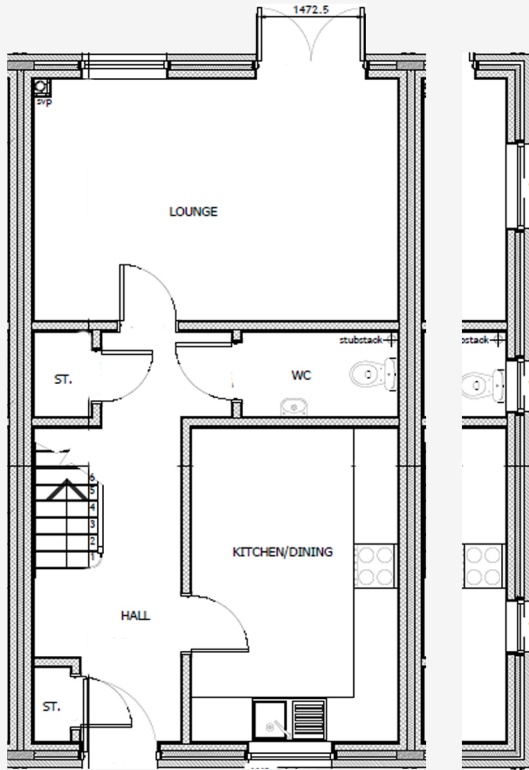

**Foundry Cottages**  
3 Bedroom Home

Living Area: 88.5sqm / 953sqft

window variation

window variation

**GROUND FLOOR**

**Lounge**  
4.98 x 3.32m

**Kitchen/Dining**  
2.83 x 4.3m

**FIRST FLOOR**

**Bedroom 1**  
2.94 x 3.74m

**Bedroom 2**  
2.94\* x 5.20m

**Bedroom 3**  
2.19\* x 3.50m\*

**Bathroom**  
1.97 x 1.94m

Dimensions stated are within 50mm (2") but should not be used as a basis for furnishings, furniture or appliance spaces etc. Please note the handing of plots may vary from the plans shown. Please check individual plot details with our sales team.

\*Dimensions listed are maximum.