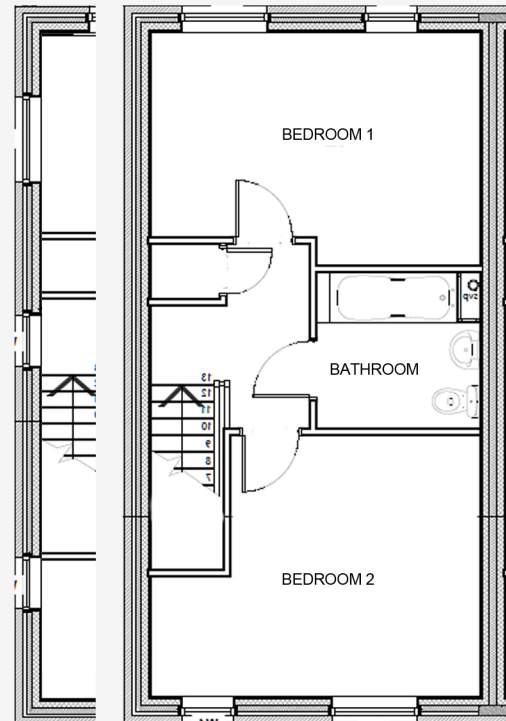

**Foundry Cottages**  
2 Bedroom Home

**Living Area:** 79.5sqm / 856sqft

window & door variation

**GROUND FLOOR**

**Lounge**

3.34\* x 4.49\*m

**Kitchen/Dining**

4.49 x 3.23m

window variation

**FIRST FLOOR**

**Bedroom 1**

4.49\* x 3.18\*m

**Bedroom 2**

4.49\* x 3.57\*m

**Bathroom**

2.22 x 2.13m

Dimensions stated are within 50mm (2") but should not be used as a basis for furnishings, furniture or appliance spaces etc. Please note the handing of plots may vary from the plans shown. Please check individual plot details with our sales team.

\*Dimensions listed are maximum.