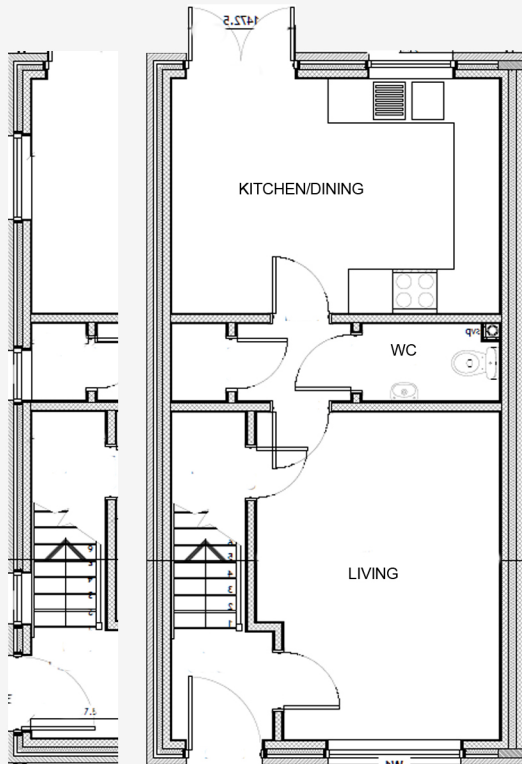

**Foundry Cottages**  
2 Bedroom Home

**Living Area:** 79.5sqm / 856sqft

window & door variation

**GROUND FLOOR**

**Lounge**

3.34\* x 4.49\*m

**Kitchen/Dining**

4.49 x 3.23m

window variation

**FIRST FLOOR**

**Bedroom 1**

4.49\* x 3.18\*m

**Bedroom 2**

4.49\* x 3.57\*m

**Bathroom**

2.22 x 2.13m

Dimensions stated are within 50mm (2") but should not be used as a basis for furnishings, furniture or appliance spaces etc. Please note the handing of plots may vary from the plans shown. Please check individual plot details with our sales team.

\*Dimensions listed are maximum.