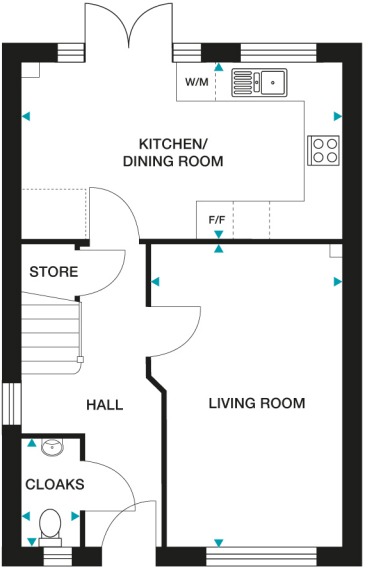

LANSDOWN  
3 bedroom home

  
LOCKE GARDENS  
AT GLAN LLYN

# LANSDOWN

## 3 bedroom home

897sqft

72, 73, 90, 92, 94, 128, 129, 160, 161, 162, 163, 176,  
178, 179, 191, 203, 221 & 222

GROUND FLOOR

**Kitchen/Dining Room** 5298mm x 2912mm (max) 17'4" x 9'6" (max)  
**Living Room** 3186mm x 5023mm (max) 10'5" x 16'5" (max)  
**Cloaks** 950mm x 1800mm (max) 3'1" x 5'10" (max)

FIRST FLOOR

**Bedroom 1** 3125mm x 3221mm 10'3" x 10'6"  
**En-suite** 3125mm x 1151mm (max) 10'3" x 3'9" (max)  
**Bedroom 2** 2660mm x 3500mm 8'8" x 11'5"  
**Bedroom 3** 2575mm x 2778mm (max) 8'5" x 9'1" (max)  
**Bathroom** 2110mm x 2010mm (max) 6'11" x 6'7" (max)