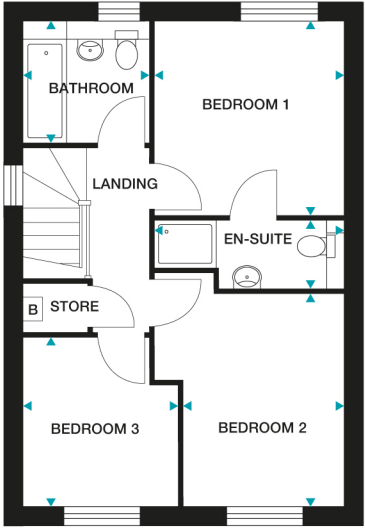

## 3 bedroom home

897sqft

72, 73, 90, 92, 94, 128, 129, 160, 161, 162, 163, 176,  
178, 179, 191, 203, 221 & 222

GROUND FLOOR

**Kitchen/Dining Room** 5298mm x 2912mm (max) 17'4" x 9'6" (max)  
**Living Room** 3186mm x 5023mm (max) 10'5" x 16'5" (max)  
**Cloaks** 950mm x 1800mm (max) 3'1" x 5'10" (max)

FIRST FLOOR

**Bedroom 1** 3125mm x 3221mm 10'3" x 10'6"  
**En-suite** 3125mm x 1151mm (max) 10'3" x 3'9" (max)  
**Bedroom 2** 2660mm x 3500mm 8'8" x 11'5"  
**Bedroom 3** 2575mm x 2778mm (max) 8'5" x 9'1" (max)  
**Bathroom** 2110mm x 2010mm (max) 6'11" x 6'7" (max)