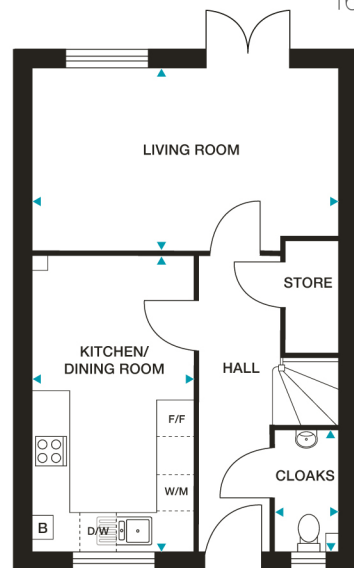

LAMBOURNE
3 bedroom home

LOCKE GARDENS
AT GLAN LLYN

LAMBOURNE

3 bedroom home

859sqft

24, 25, 60, 71, 74, 75, 86, 87, 91, 117, 118, 124, 126, 132, 135,
167, 168, 174, 175, 196, 197, 199, 200 & 212

GROUND FLOOR

Kitchen/Dining Room 2688mm x 4885mm (max) 8'9" x 16'0" (max)
Living Room 5073mm x 3050mm (max) 16'7" x 10'0" (max)
Cloaks 1072mm x 2010mm (max) 3'6" x 6'7" (max)

FIRST FLOOR

Bedroom 1 2863mm x 3647mm 9'4" x 11'11"
En-suite 2863mm x 1245mm (max) 9'4" x 4'1" (max)
Bedroom 2 2863mm x 2980mm 9'4" x 9'9"
Bedroom 3 2147mm x 2804mm (max) 7'0" x 9'2" (max)
Bathroom 2147mm x 2010mm (max) 7'0" x 6'7" (max)