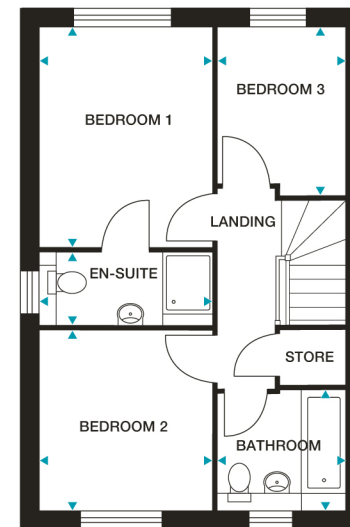

LAMBOURNE
3 bedroom home

LOCKE GARDENS
AT GLAN LLYN

LAMBOURNE

3 bedroom home

859sqft

24, 25, 60, 71, 74, 75, 86, 87, 91, 117, 118, 124, 126, 132, 135,
167, 168, 174, 175, 196, 197, 199, 200 & 212

GROUND FLOOR

Kitchen/Dining Room 2688mm x 4885mm (max) 8'9" x 16'0" (max)
Living Room 5073mm x 3050mm (max) 16'7" x 10'0" (max)
Cloaks 1072mm x 2010mm (max) 3'6" x 6'7" (max)

FIRST FLOOR

Bedroom 1 2863mm x 3647mm 9'4" x 11'11"
En-suite 2863mm x 1245mm (max) 9'4" x 4'1" (max)
Bedroom 2 2863mm x 2980mm 9'4" x 9'9"
Bedroom 3 2147mm x 2804mm (max) 7'0" x 9'2" (max)
Bathroom 2147mm x 2010mm (max) 7'0" x 6'7" (max)