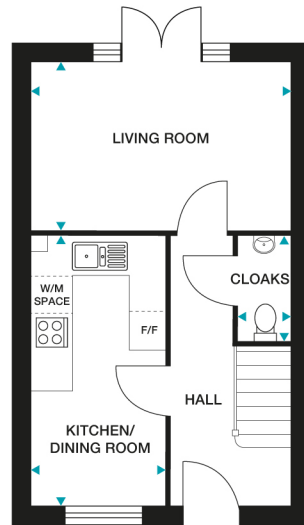

GAINSBOROUGH

2 bedroom home

LOCKE GARDENS
AT GLAN LLYN

GAINSBOROUGH

2 bedroom home

663sqft

40, 41, 46, 47, 81, 82, 109, 115, 192, 201, 202, 211, 233 & 234

GROUND FLOOR

Kitchen/Dining Room 2260mm x 4459mm (max) 7'5" x 14'7" (max)

Living Room 4285mm x 2800mm 14'0" x 9'2"

Cloaks 897mm x 1800mm (max) 2'11" x 5'10" (max)

FIRST FLOOR

Bedroom 1 4285mm x 2540mm 14'0" x 8'4"

Bedroom 2 4285mm x 2627mm (max) 14'0" x 8'7" (max)

Bathroom 2073mm x 2030mm (max) 6'9" x 6'7" (max)