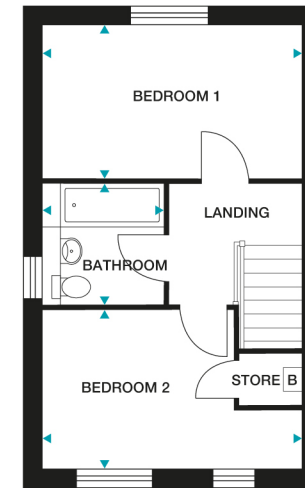

GAINSBOROUGH

2 bedroom home

LOCKE GARDENS
AT GLAN LLYN

GAINSBOROUGH

2 bedroom home

663sqft

40, 41, 46, 47, 81, 82, 109, 115, 192, 201, 202, 211, 233 & 234

GROUND FLOOR

Kitchen/Dining Room 2260mm x 4459mm (max) 7'5" x 14'7" (max)

Living Room 4285mm x 2800mm 14'0" x 9'2"

Cloaks 897mm x 1800mm (max) 2'11" x 5'10" (max)

FIRST FLOOR

Bedroom 1 4285mm x 2540mm 14'0" x 8'4"

Bedroom 2 4285mm x 2627mm (max) 14'0" x 8'7" (max)

Bathroom 2073mm x 2030mm (max) 6'9" x 6'7" (max)