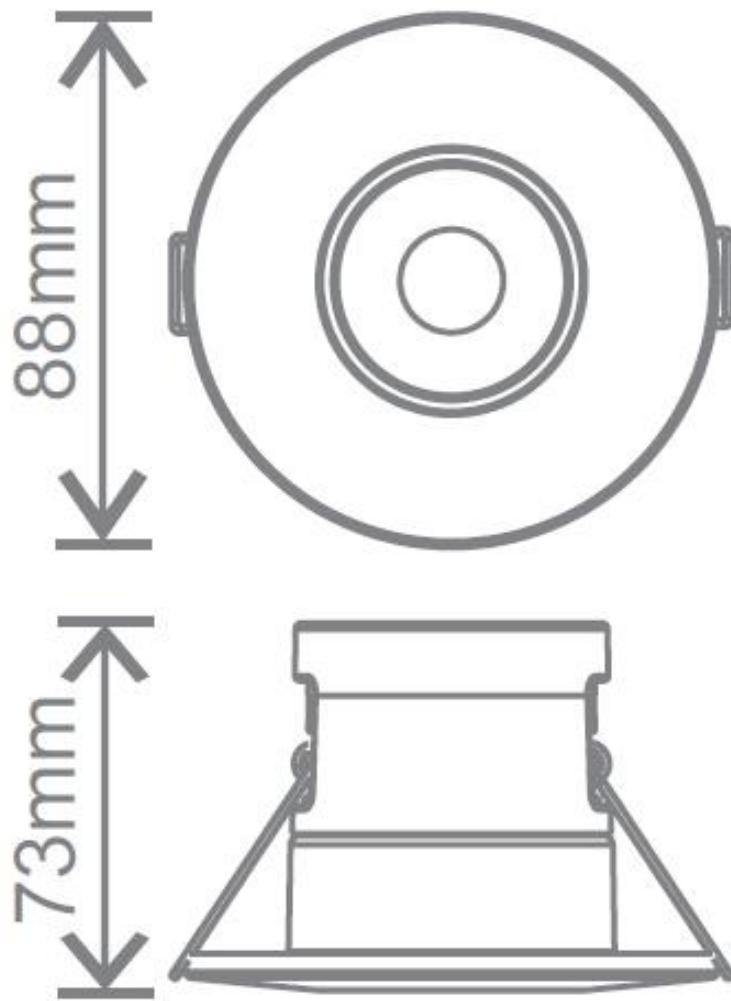

# Specifications

KFDL06DIM/SCT-WHT	
<b>Shape / Type</b>	Fire Rated Downlight
<b>Wattage (w)</b>	6
<b>Total Lumens (lm)</b>	550 lm (3000 K) 600 lm (4000 K) 550 lm (6000 K)
<b>Input Voltage</b>	220-240 Vac 50-60 Hz
<b>CCT Temperature (k)</b>	3000 / 4000 / 6000
<b>Rated Life (hrs)</b>	50000
<b>Switch Cycles</b>	15000
<b>Beam Angle (°)</b>	60
<b>CRI</b>	80
<b>Dimmable</b>	Yes
<b>IP Rating</b>	IP65
<b>Class Protection</b>	Class I
<b>Start Time (s)</b>	0.5
<b>Warm-up Time (s)</b>	Instant full light
<b>Width (mm)</b>	88
<b>Height (mm)</b>	73
<b>Depth (mm)</b>	73
<b>Cut-out (mm)</b>	64
<b>Ambient Temperature (°C)</b>	-20 to 40
<b>Barcode</b>	5060063428581