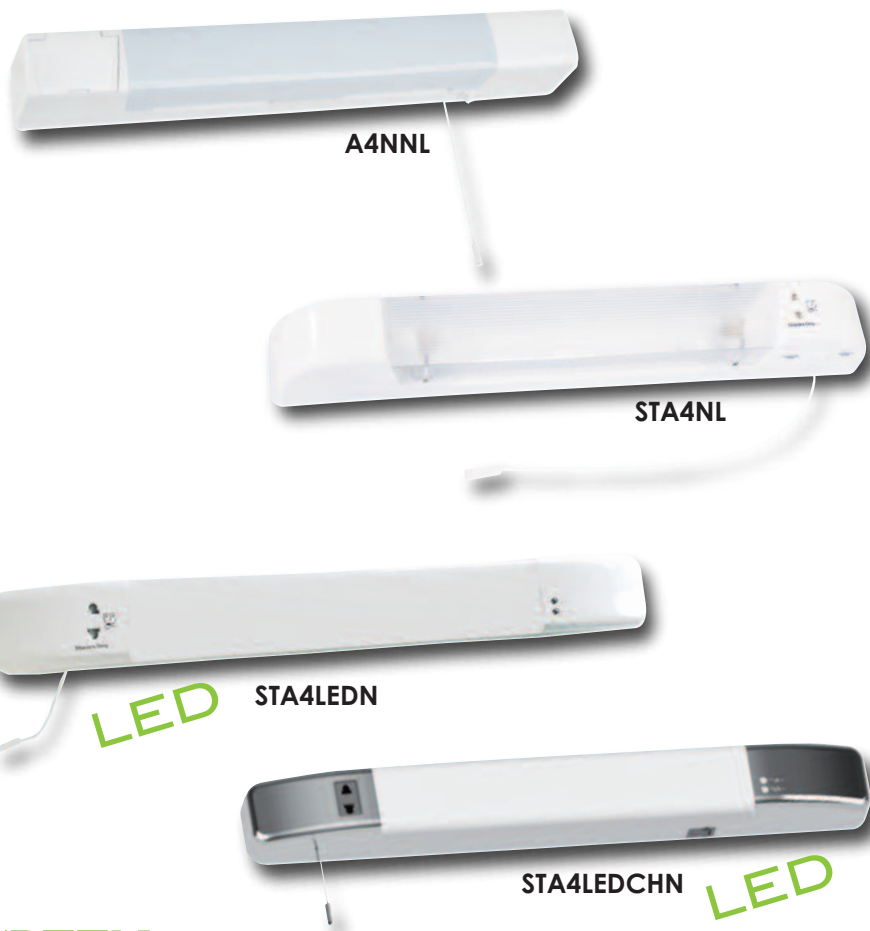

IP20 BATHROOM SHAVER LIGHT RANGE

The GreenBrook shaverlight range now offers a choice of LED versions in White and Chrome, and two White fittings (A4NNL / STA4NL) supplied without lamps.

- Dual Voltage
- Shaver socket continuously live
- Pull switch operated light
- A4NNL and STA4NL supplied without lamps - can take 60W max, LED or incandescent lamp

	A4NNL	STA4NL	STA4LEDN	STA4LEDCHN
Product Finish	White		White	Chrome
Description	Shaver Light (Supplied without Lamps)		LED Shaver Light	
Product Dimensions	H59 x W481 x D71mm	H60 x W495 x D70mm	H60.5 x W500 x D49mm	
Product weight	993gms	995gms	200gms	200gms
Barcode	5012739 645457	5012739 645440	5012739 644290	5012739 644306
IP Rating	IP20			
Lamp Type	60W Max, LED or Incandescent (284mm S15 double cap)		LED Array	
Rated Voltage	230V AC ~ 50Hz			
Socket Voltage	115V AC / 230V AC			
Max Wattage	60W Max		8W	
Lumens Output	-		480	
Class	Class 1 Construction			
F Marked	Suitable for installation on to normal flammable surfaces			
Main housing material	Polycarbonate base and Polycarbonate diffuser			
Guarantee	1 Year		3 Year	
Certification & Conformity	EN 60598-2-1			