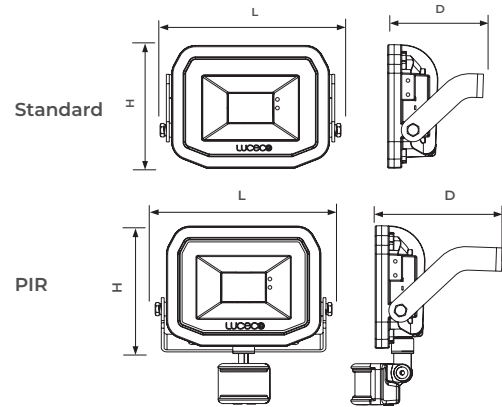

SLIMLINE GUARDIAN FLOODLIGHT

Product Features

- Die-cast aluminium housing for maximum durability
- Easy installation with fit and tilt bracket
- Various colour temperatures available to suit all applications
- Supplied with 1 metre of cable, ideal where through-wall wiring is necessary
- Option of PIR detection with adjustable settings and override functionality, operate in dusk till dawn mode only

PRODUCT OPTIONS

White Version

Replace 'B' with 'W' LFS6W130

PIR Function

1-8 metres

TIME
10 sec-8 min

LUX
10-2000 LUX

Product Dimensions

CAT NO.	LENGTH (mm)	DEPTH (mm)	HEIGHT (mm)
LFS6B1**	125	70	85
LFS12B1**	135	80	105
LFS18B1**	135	80	105
LFS30B1**	260	110	185
LFSP6B1**	125	130	135
LFSP12B1**	155	140	155
LFSP18B1**	155	140	155
LFSP30B1**	260	160	230