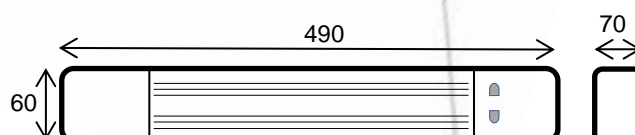

Data Specification Sheet

DUAL VOLTAGE SHAVER LIGHT 60W LAMP

ML Accessories Code	SLIGHT
Wattage	60W
Description	Dual Voltage (115-230v) Shaver Light with Socket & 60W Lamp
Finishes available	White
Overall dimensions	See above diagram
Fixing Centres	170mm
Typical location	Indoor
Lamp Supplied	Yes 60W 284mm
Voltage (V)	220-230V 50Hz
Output (V)	230V & 115V switchable
Socket	2-Pin Euro
Insulation Class	Class II Must not be Earthed
IP	IP20
Photometric Testing	No
Instruction sheet	Yes
Origin of manufacture	China
Main materials:	
Body	Polycarbonate
Method of fix	Direct
Lamp holder cap	S15
Lamp type	284mm 60W (Max) Tungsten
Electrical Connections	L.N. Nylon Connector, Screw Terminals
Transformer	230V/115V Isolating
Dimmable	No
Cold Store Version -20°C	N/A
F mark	Yes
CE mark	Yes
Quality Assurance System	Yes ISO 9001 QMS
Batch coding details	Yes
Certificate of Conformity	Yes
Manufactured in accordance	EN60598
Guarantee Period	1 Year