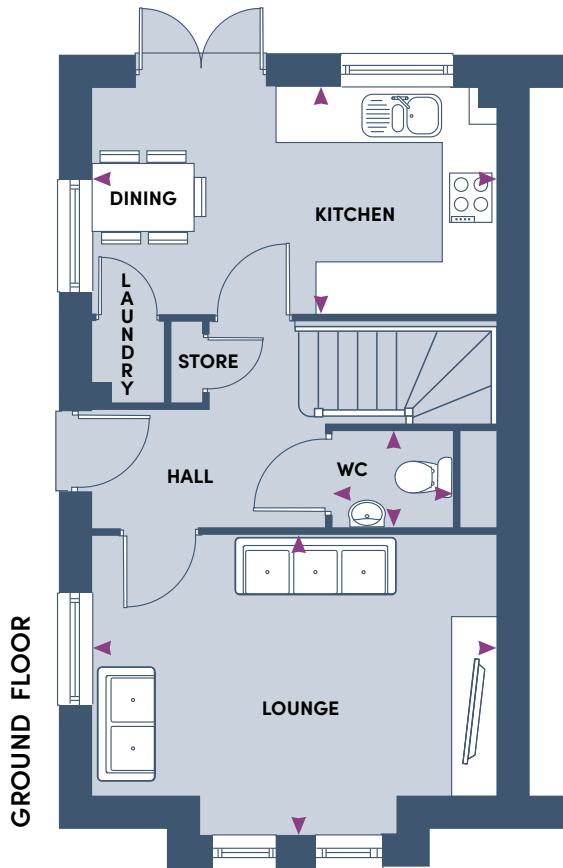

THE WHITE

3 BEDROOM SEMI DETACHED HOUSE

CGIs are indicative only and are subject to change, elevations may vary.

THE WHITE

3 BEDROOM SEMI DETACHED HOUSE

Net internal area
81.5m² / 878sq ft²

GROUND FLOOR:

Kitchen / Dining

4.74 x 2.63 / 15'8" x 8'7"

Lounge

4.74 x 3.49* / 15'6" x 11'5"

WC

1.45 x 0.91 / 4'9" x 2'11"

FIRST FLOOR:

Master Bedroom

2.61* x 3.66 / 8'6" x 12'0"

En-Suite

2.66 x 1.00 / 8'8" x 3'3"

Bedroom 2

3.53* x 2.50* / 11'7" x 8'2"

Bedroom 3

3.53* x 2.16* / 11'7" x 7'1"

Bathroom

2.18 x 1.90 / 7'1" x 6'2"

Dimensions stated are within 50mm (2") but should not be used as a basis for furnishings, furniture or appliance spaces etc. Please note the handing of plots may vary from the plans shown. Please check individual plot details with our sales team.