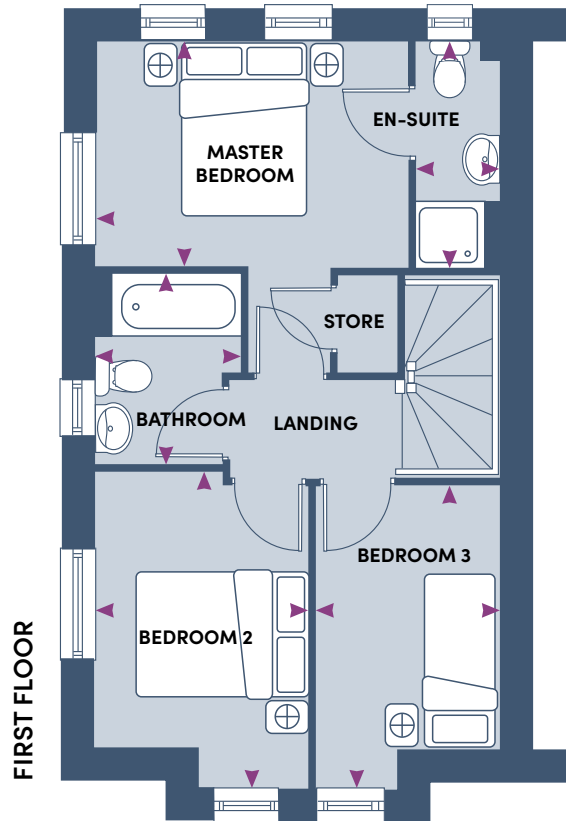

THE WHITE

3 BEDROOM SEMI DETACHED HOUSE

CGIs are indicative only and are subject to change, elevations may vary.

THE WHITE

3 BEDROOM SEMI DETACHED HOUSE

Net internal area
81.5m² / 878sq ft²

GROUND FLOOR:

Kitchen / Dining

4.74 x 2.63 / 15'8" x 8'7"

Lounge

4.74 x 3.49* / 15'6" x 11'5"

WC

1.45 x 0.91 / 4'9" x 2'11"

FIRST FLOOR:

Master Bedroom

2.61* x 3.66 / 8'6" x 12'0"

En-Suite

2.66 x 1.00 / 8'8" x 3'3"

Bedroom 2

3.53* x 2.50* / 11'7" x 8'2"

Bedroom 3

3.53* x 2.16* / 11'7" x 7'1"

Bathroom

2.18 x 1.90 / 7'1" x 6'2"

Dimensions stated are within 50mm (2") but should not be used as a basis for furnishings, furniture or appliance spaces etc. Please note the handing of plots may vary from the plans shown. Please check individual plot details with our sales team.